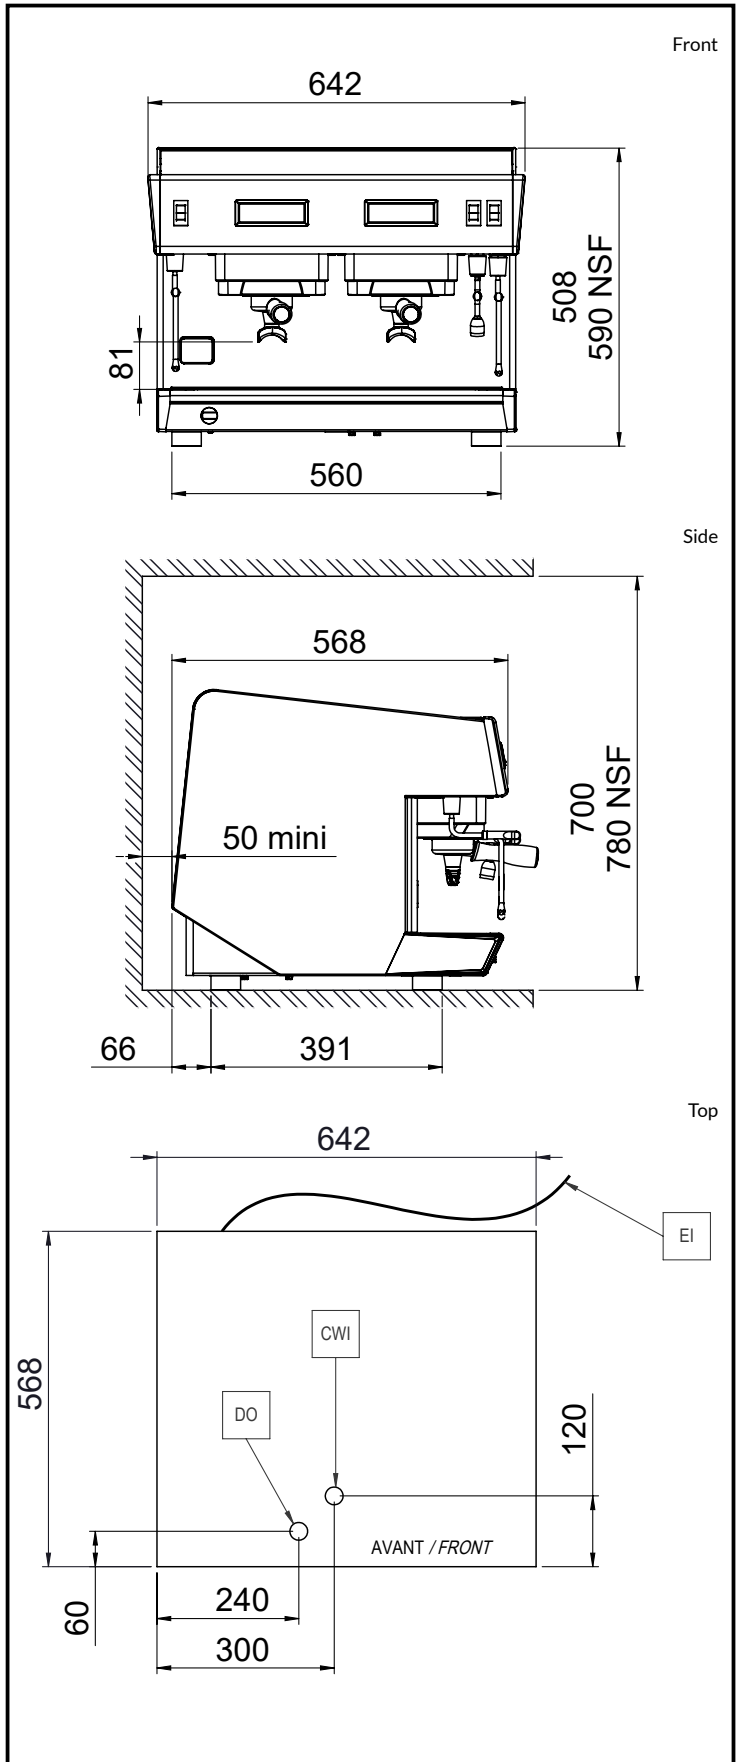

Classic 2 groups

Electric

Supply voltage: 400 V/3N ph/50 Hz

Electrical power max.: 4.7 kW

Plug type: Cable without plug

Water:

Cold water temperature (min/max): 5 / 60 °C

Key Information:

Net weight: 55 kg

Shipping volume: 0.71 m³

Sustainability

Current consumption: 7.2 Amps

Certifications

The company reserves the right to make modifications to the products without prior notice. All information correct at time of printing.